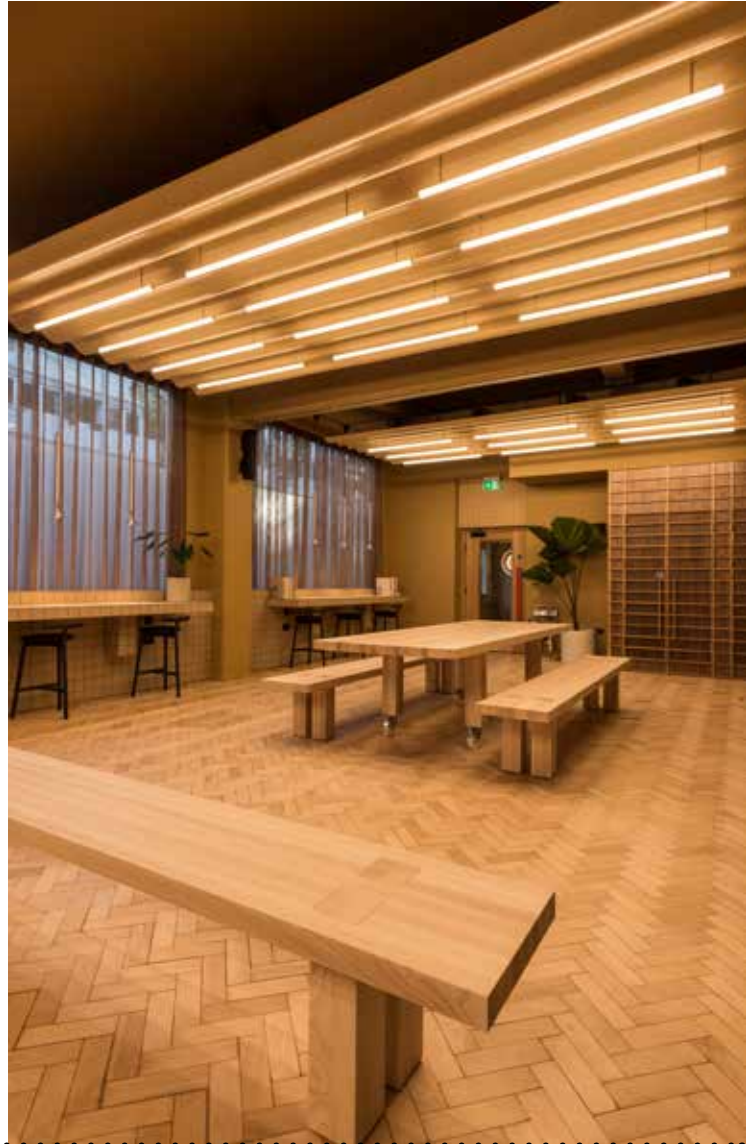

RAFT XL

NOTE DESIGN STUDIO X FABRICATE

ABOUT

Fabricate was commissioned by the end client The Office Group (TOG) to realise the concept by Note Design Studio.

These sizeable corrugated metal custom coloured light rafts were developed with Note Design Studio, then manufactured and installed on-site in London by Fabricate.

The product solution was tailor-made to the exacting requirements of Note Design Studio and TOG to ensure they met the aesthetic and lighting technical brief.