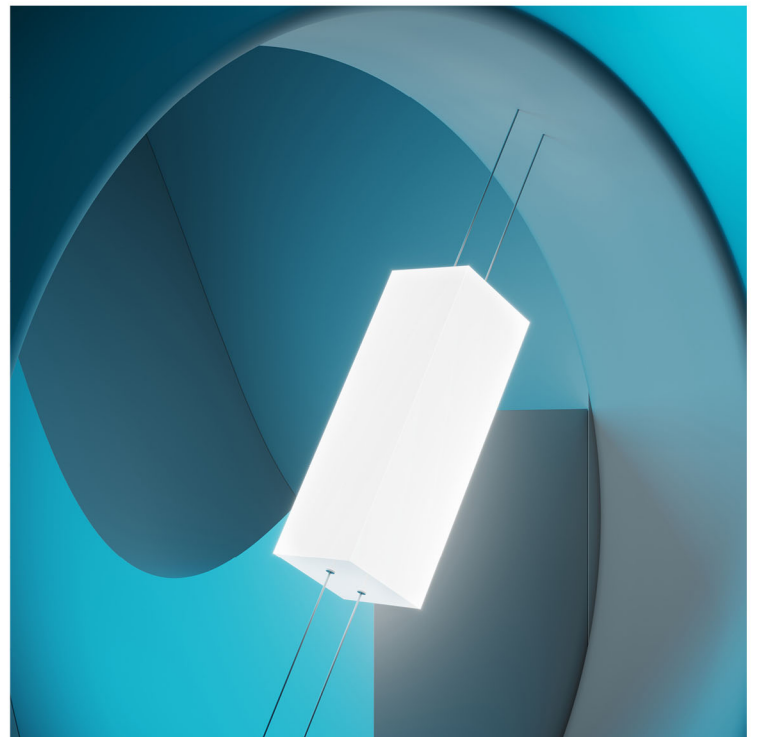

SURFACES FORM CUBE

FEATURES

- Fully homogeneous and uniform diffuser appearance.
- Connect or abut fixtures with seamless light.
- Range of light outputs available.
- Surface mounted, flush recessed and plaster-in variations.
- 50,000+ hours life expectancy.
- IP40 up to IP68 protection available.
- Diffuser customisations and optics available.
- Wide selection of controls options.
- Luminaire output up to 10,000 lm/m²

TECHNICAL INFO

EXAMPLE ORDER CODE

FAB-F-CUB-100-100-100-55-40-2700-FA-CL-SWITCHED

DIM A	DIM B	DIM C	OUTPUT	IP RATING	LIGHT COLOUR	DIFFUSER	MOUNTING	CONTROL
Min 100	Min 100	Min 100	55	40	2700	Frosted Acrylic - FA	Clips - CL	Switched
150	150	200	110	44	3000	Opal Acrylic - OA	Suspended - S	Dali
150	150	200	165	65	3000	Dark Acrylic - DA		Dali
150	150	200		67	4000	Opal Glass - OA		Dali
200	200	300		68	5000			DMX
300	300	400			RGB			Art-Net
1000	1000	1000			RGBW			Fab Content
SITE	SITE	SITE			RGBWW			
					RGBCW/WW			