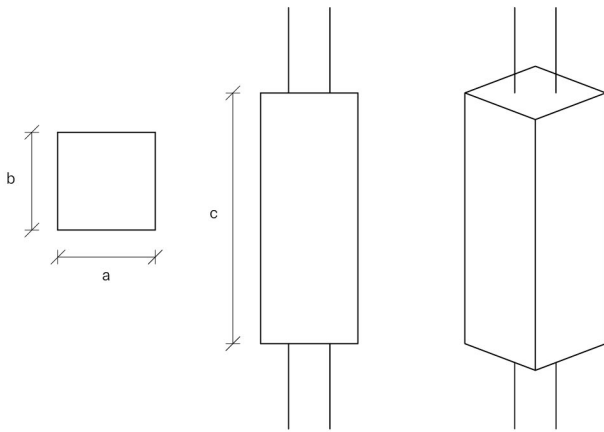

SURFACES FORM CUBE

FEATURES

- Fully homogeneous and uniform diffuser appearance.
- Connect or abut fixtures with seamless light.
- Range of light outputs available.
- Surface mounted, flush recessed and plaster-in variations.
- 50,000+ hours life expectancy.
- IP40 up to IP68 protection available.
- Diffuser customisations and optics available.
- Wide selection of controls options.
- Luminaire output up to 10,000 lm/m²

TECHNICAL INFO

EXAMPLE ORDER CODE

FAB-F-CUB-100-100-100-55-40-2700-FA-CL-SWITCHED

DIM A	DIM B	DIM C	OUTPUT	IP RATING	LIGHT COLOUR	DIFFUSER	MOUNTING	CONTROL
Min 100	Min 100	Min 100	55	40	2700	Frosted Acrylic - FA	Clips - CL	Switched
150	150	200	110	44	3000	Opal Acrylic - OA	Suspended - S	Dali
150	150	200	165	65	3000	Dark Acrylic - DA		Dali
150	150	200		67	4000	Opal Glass - OA		Dali
200	200	300		68	5000			DMX
300	300	400			RGB			Art-Net
1000	1000	1000			RGBW			Fab Content
SITE	SITE	SITE			RGBWW			
					RGBCW/WW			