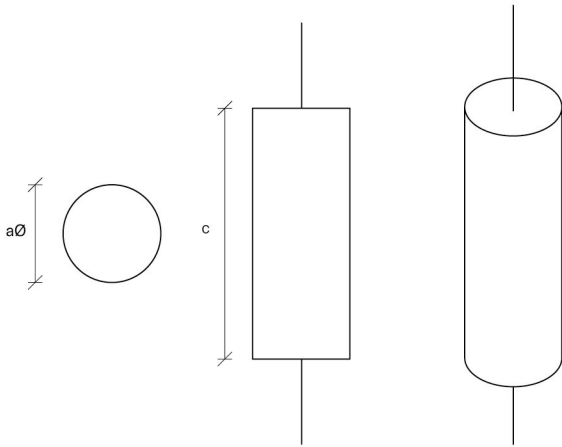

SURFACES FORM CYLINDER

FEATURES

- Fully homogeneous and uniform diffuser appearance.
- Connect or abut fixtures with seamless light.
- Range of light outputs available.
- Surface mounted, flush recessed and plaster-in variations.
- 50,000+ hours life expectancy.
- IP40 up to IP68 protection available.
- Diffuser customisations and optics available.
- Wide selection of controls options.
- Luminaire output up to 10,000 lm/m²

TECHNICAL INFO

EXAMPLE ORDER CODE

FAB-F-CYL-OD40-100-40-FA-2700-SWITCHED

DIM A	DIM C	IP RATING	DIFFUSER	LIGHT COLOUR	CONTROL
OD 40	100	40	Frosted Acrylic - FA	2700	Switched
OD 50	500	44	Dark Acrylic - DA	3000	Dali
OD 60	1000	65		4000	DMX
OD 70	1500	67		5000	Art-Net
OD 80	2000	68		RGB	Fab Content
OD 90				RGBW	
OD 100				RGBWW	
OD 200				RGBCW/WW	
OD 300					
SITE	SITE				