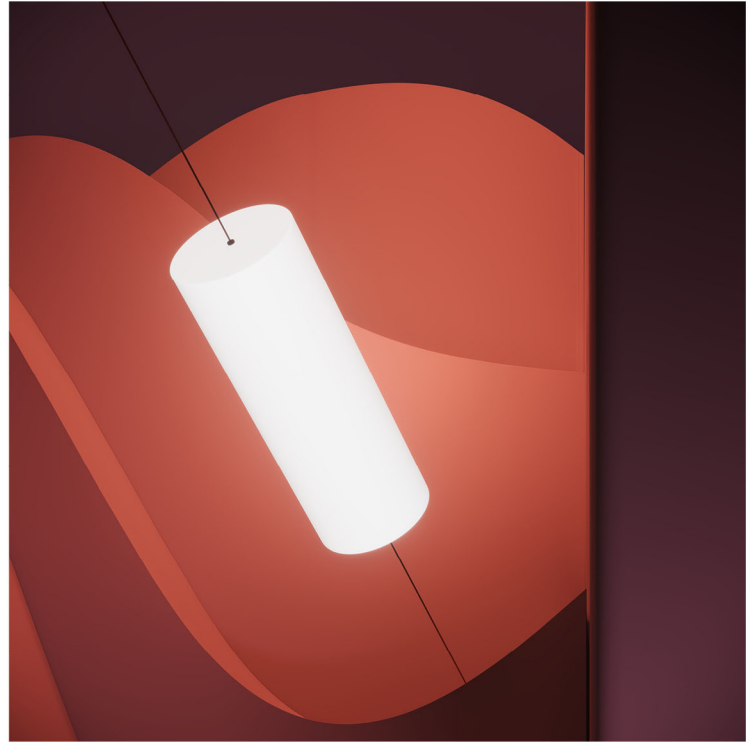

SURFACES FORM CYLINDER

FEATURES

- Fully homogeneous and uniform diffuser appearance.
- Connect or abut fixtures with seamless light.
- Range of light outputs available.
- Surface mounted, flush recessed and plaster-in variations.
- 50,000+ hours life expectancy.
- IP40 up to IP68 protection available.
- Diffuser customisations and optics available.
- Wide selection of controls options.
- Luminaire output up to 10,000 lm/m²

TECHNICAL INFO

EXAMPLE ORDER CODE

FAB-F-CYL-OD40-100-40-FA-2700-SWITCHED

DIM A	DIM C	IP RATING	DIFFUSER	LIGHT COLOUR	CONTROL
OD 40	100	40	Frosted Acrylic - FA	2700	Switched
OD 50	500	44	Dark Acrylic - DA	3000	Dali
OD 60	1000	65		4000	DMX
OD 70	1500	67		5000	Art-Net
OD 80	2000	68		RGB	Fab Content
OD 90				RGBW	
OD 100				RGBWW	
OD 200				RGBCW/WW	
OD 300					
SITE	SITE				