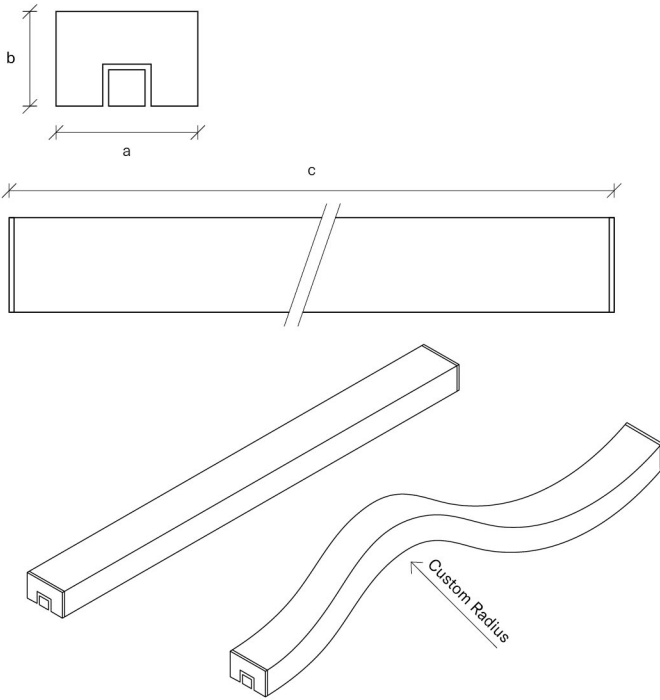

# LIGHT LINE RAIL RECTANGULAR

## FEATURES

- Handrail system with flexible fixing solutions.
- Stainless steel, aluminium, timber and leather finishes.
- Fully homogeneous and uniform diffuser appearance.
- Range of light outputs available.
- 50,000+ hours life expectancy.
- Emergency lighting with 3 hour operation.
- 5V, 12V, 24V and 48V variants available to suit the project.
- IP44 up to IP65 protection available.
- Straight lengths and custom curves.
- Wide selection of controls options.
- Luminaire efficacy average 70 lm/W

## EXAMPLE ORDER CODE

FAB-LI-RAIL-REC-40-40-500-9.6-SS-44-2700-FA-RA-BL-SWITCHED

DIM A	DIM B	DIM C	OUTPUT	TYPE	IP RATING	LIGHT COLOUR	DIFFUSER	FINISH	MOUNTING	CONTROL
40	40	500	9.6	SS	44	2700	Frosted Acrylic - FA	Raw Aluminium - RA	Ballustrade - BL	Switched
60	40	1000	14	OAK	65	3000	Dark Acrylic - DA	Anodised Silver - AS	Wall Mounted - WM	Dali
		1500	18	BEECH		4000		Anodised Black - AB		DMX
		2000		ALU		5000		Anodised Colour - ARAL		Art-Net
		2500				RGB		Powder Coat White - PW		Fab Content
		5000				RGBW		Powder Coat Black - PB		
SITE	SITE	SITE		SITE		RGBWW		Powder Coat Colour - PRAL		
						RGBCW/WW		Stainless Steel - SS		
								Oak - OA		
								Beech - BE		