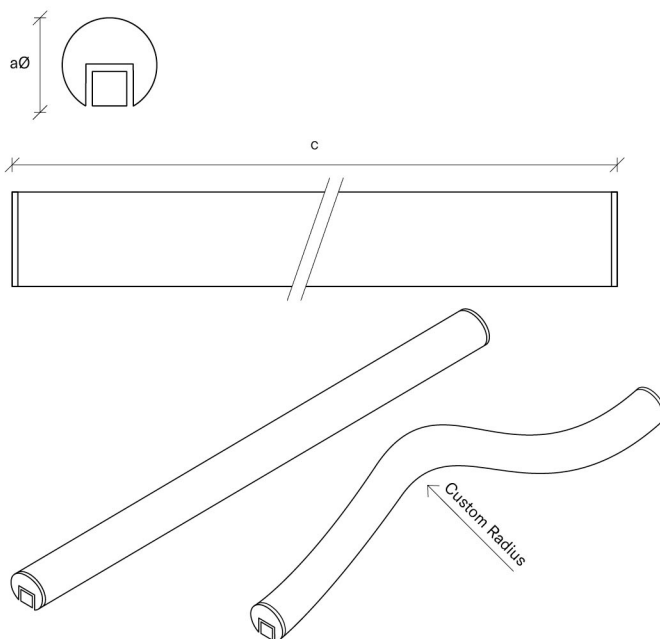

LIGHT LINE RAIL ROUND

FEATURES

- Handrail system with flexible fixing solutions.
- Stainless steel, aluminium, timber and leather finishes.
- Fully homogeneous and uniform diffuser appearance.
- Range of light outputs available.
- 50,000+ hours life expectancy.
- Emergency lighting with 3 hour operation.
- 5V, 12V, 24V and 48V variants available to suit the project.
- IP44 up to IP65 protection available.
- Straight lengths and custom curves.
- Wide selection of controls options.
- Luminaire efficacy average 70 lm/W

TECHNICAL INFO

EXAMPLE ORDER CODE

FAB-LI-RAIL-ROU-42.4-500-SS-9.6-44-2700-FA-RA-BL-SWITCHED

DIM A	DIM C	TYPE	OUTPUT	IP RATING	LIGHT COLOUR	DIFFUSER	FINISH	MOUNTING	CONTROL
42.4	500	SS	9.6	44	2700	Frosted Acrylic - FA	Raw Aluminium - RA	Ballustrade - BL	Switched
48.3	1000	OAK	14	65	3000	Dark Acrylic - DA	Anodised Silver - AS	Wall Mounted - WM	Dali
60.3	1500	BEECH	18		4000		Anodised Black - AB		DMX
	2000	ALU			5000		Anodised Colour - ARAL		Art-Net
	2500				RGBW		Powder Coat White - PW		Fab Content
	5000				RGBW		Powder Coat Black - PB		
SITE	SITE	SITE			RGBWW		Powder Coat Colour - PRAL		
					RGBCW/WW		Stainless Steel - SS		
							Oak - OA		
							Beech - BE		